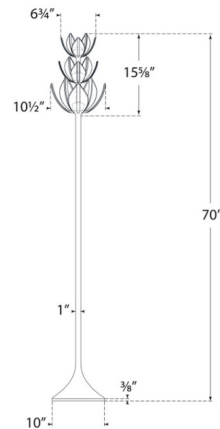

### Specifications

COLOR	N/A
BODY FINISH	Antique Bronze Leaf
WATTAGE	30W
DIMMER	Included
DIMENSIONS	10.5"W x 70"H
INTEGRATED LED MODULE	3 x LED/10W/120V LED

### Technical Information

LAMP COLOR	2700K
LUMENS/WATT	120.00
LUMINOUS FLUX	1200 lumens

Shown in antique bronze leaf

CLICK TO VIEW PRODUCT

Notes: