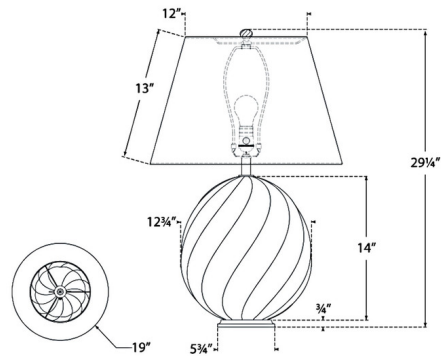

By Visual Comfort Signature

Description

The Talia Table Lamp adds a clean elegance to your interior space. The twisted glass body rests on a brass base and is topped with a tapered line shade that casts a warm glow of light across your room. Dimmer is located on the lamp socket.

Shown in blue / linen

Specifications

COLOR	Linen
BODY FINISH	Blue
WATTAGE	15W
DIMMER	Included
DIMENSIONS	19"W x 29.25"H
BULB NOT INCLUDED	1 x A19/Medium (E26)/15W/120V LED

CLICK TO VIEW PRODUCT

Notes: