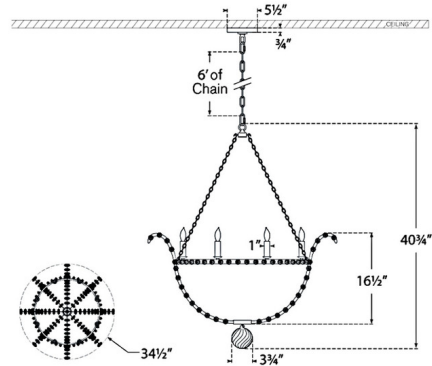

### Specifications

COLOR	Clear
BODY FINISH	Burnished Silver Leaf
WATTAGE	44W
DIMMER	Standard 120V
DIMENSIONS	34.5"W x 40.75"H
BULB NOT INCLUDED	8 x B10/Candelabra (E12)/5.5W/120V LED

CLICK TO VIEW PRODUCT