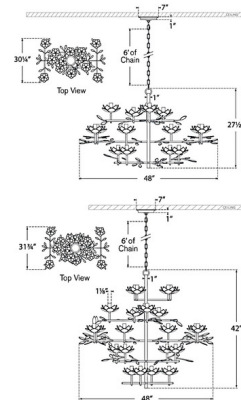

### Specifications

COLOR	N/A
BODY FINISH	Plaster White
WATTAGE	97.5W
DIMMER	Standard 120V
DIMENSIONS	48"L x 30.25"W x 27.5"H
BULB NOT INCLUDED	15 x G16.5/Candelabra (E12)/6.5W/120V LED

### Technical Information

PRODUCT DIMENSIONS	Adjustable Chain Length: 72"
--------------------	------------------------------

CLICK TO VIEW PRODUCT

Notes: