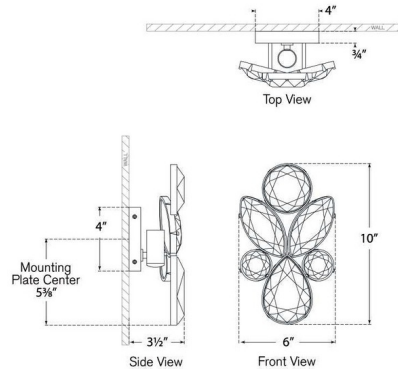

Lightology

lightology.com
866-954-4489
05-19-26

Project: _____
 Company: _____
 Location: _____ Fixture Type: _____
 SPEC #: **VCG1272716**
 Approved On: _____ Approved By: _____

Lloyd Petite Alabaster Wall Sconce By Visual Comfort Signature

Description

The Lloyd Petite Alabaster Wall Sconce glams up your space with its sparkling array of large faceted Alabaster pieces, creating an enchanting play of light and shadows across your room.

Shown in soft brass / alabaster

Specifications

COLOR Alabaster
 BODY FINISH Soft Brass
 WATTAGE 40W
 DIMMER Standard 120V
 DIMENSIONS 6"W x 10"H x 3.5"D
 BULB NOT INCLUDED 1 x B10/Candelabra (E12)/40W/120V Incandescent
 OTHER BULB OPTIONS 1 x B10/Candelabra (E12)/120V LED