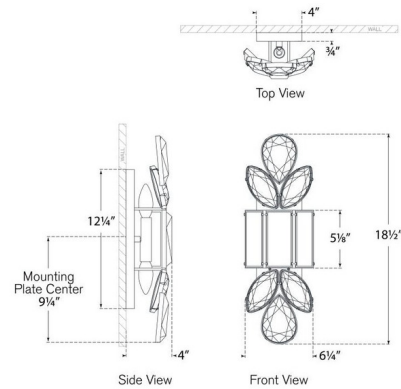

### Specifications

COLOR . . . . . Alabaster  
 BODY FINISH . . . . . Soft Brass  
 WATTAGE . . . . . 80W  
 DIMMER . . . . . Standard 120V  
 DIMENSIONS . . . . . 6.25"W x 18.5"H x 4"D  
 BULB NOT INCLUDED . . . . . 2 x B10/Candelabra (E12)/40W/120V Incandescent  
 OTHER BULB OPTIONS . . . . . 2 x B10/Candelabra (E12)/120V LED