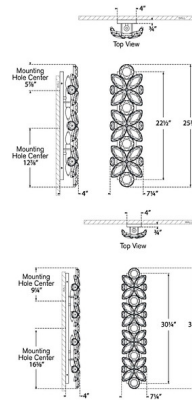

Lightology

lightology.com
866-954-4489
04-25-26

Project: _____

Company: _____

Location: _____ Fixture Type: _____

SPEC #: **VCG1272718**

Approved On: _____ Approved By: _____

Lloyd Long Wall Sconce By Visual Comfort Signature

Description

The Lloyd Long Wall Sconce glams up your space with its sparkling array of large faceted Crystal pieces, creating an enchanting play of light and shadows across your room.

Shown in polished nickel / crystal

Specifications

COLOR Crystal
 BODY FINISH Polished Nickel
 WATTAGE 26W
 DIMMER Standard 120V
 DIMENSIONS 7.25"W x 25.75"H x 4"D
 BULB NOT INCLUDED 4 x B10/Candelabra (E12)/6.5W/120V LED

CLICK TO VIEW PRODUCT