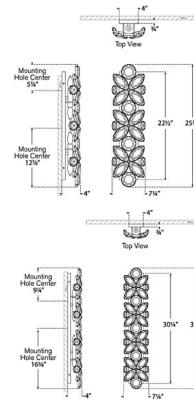

Lightology

lightology.com
866-954-4489
04-23-26

Project: _____
 Company: _____
 Location: _____ Fixture Type: _____
 SPEC #: **VCG1272719**
 Approved On: _____ Approved By: _____

Lloyd Long Alabaster Wall Sconce By Visual Comfort Signature

Description

The Lloyd Long Alabaster Wall Sconce glams up your space with its sparkling array of large faceted Alabaster pieces, creating an enchanting play of light and shadows across your room.

Shown in soft brass / alabaster

Specifications

COLOR	Alabaster
BODY FINISH	Soft Brass
WATTAGE	26W
DIMMER	Standard 120V
DIMENSIONS	7.25"W x 25.75"H x 4"D
BULB NOT INCLUDED	4 x B10/Candelabra (E12)/6.5W/120V LED

CLICK TO VIEW PRODUCT

Notes: