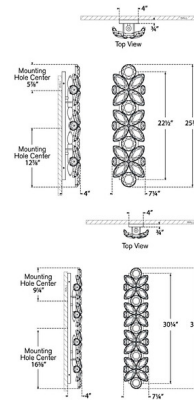

Lightology

lightology.com
866-954-4489
07-01-26

Project: _____

Company: _____

Location: _____ Fixture Type: _____

SPEC #: **VCG1272719**

Approved On: _____ Approved By: _____

Lloyd Long Alabaster Wall Sconce By Visual Comfort Signature

Description

The Lloyd Long Alabaster Wall Sconce glams up your space with its sparkling array of large faceted Alabaster pieces, creating an enchanting play of light and shadows across your room.

Shown in soft brass / alabaster

Specifications

COLOR Alabaster
 BODY FINISH Soft Brass
 WATTAGE 26W
 DIMMER Standard 120V
 DIMENSIONS 7.25"W x 25.75"H x 4"D
 BULB NOT INCLUDED 4 x B10/Candelabra (E12)/6.5W/120V LED

CLICK TO VIEW PRODUCT