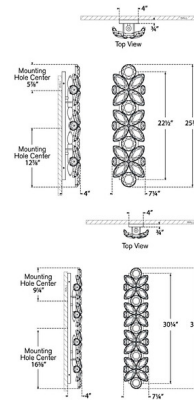

By Visual Comfort Signature

Description

The Lloyd Long Alabaster Wall Sconce glams up your space with its sparkling array of large faceted Alabaster pieces, creating an enchanting play of light and shadows across your room.

Shown in soft brass / alabaster

Specifications

COLOR Alabaster
 BODY FINISH Soft Brass
 WATTAGE 26W
 DIMMER Standard 120V
 DIMENSIONS 7.25"W x 25.75"H x 4"D
 BULB NOT INCLUDED 4 x B10/Candelabra (E12)/6.5W/120V LED