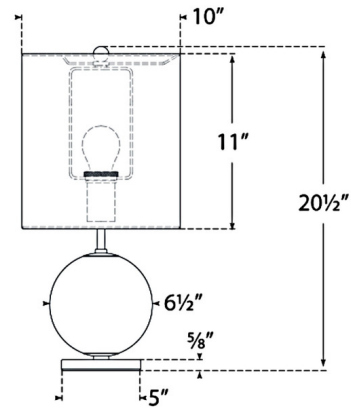

By Visual Comfort Signature

Description

The Elsie Small Table Lamp brings a bold, decorative look to your interior space. The smooth frame holds a glass globe body that is topped with a drum shaped shade that casts a warm glow of light across your room. On/Off switch is located on the cord.

Shown in blue / linen

Specifications

COLOR Linen
BODY FINISH Blue
WATTAGE 15W
DIMMER N/A
DIMENSIONS 10"W x 20.5"H
BULB NOT INCLUDED 1 x A19/Medium (E26)/15W/120V LED

Technical Information

PRODUCT DIMENSIONS Cord: 120"