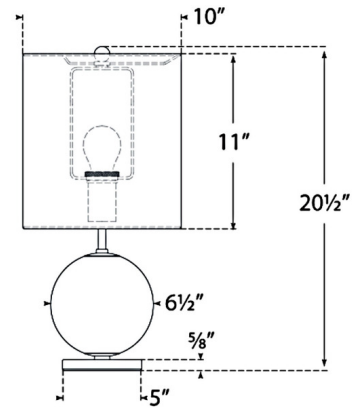

### Description

The Elsie Small Table Lamp brings a bold, decorative look to your interior space. The smooth frame holds a glass globe body that is topped with a drum shaped shade that casts a warm glow of light across your room. On/Off switch is located on the cord.

### Specifications

COLOR . . . . . Linen  
BODY FINISH . . . . . Clear  
WATTAGE . . . . . 15W  
DIMMER . . . . . N/A  
DIMENSIONS . . . . . 10"W x 20.5"H  
BULB NOT INCLUDED . . . . . 1 x A19/Medium (E26)/15W/120V LED