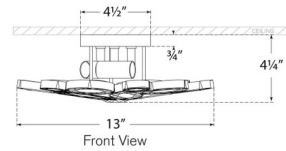

Shown in soft brass / alabaster