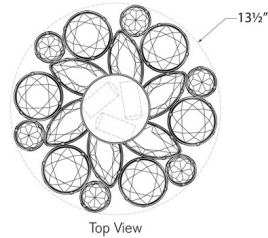

Lightology

lightology.com
866-954-4489
04-23-26

Project: _____

Company: _____

Location: _____ Fixture Type: _____

SPEC #: **VCG1272743**

Approved On: _____ Approved By: _____

Lloyd Alabaster Ceiling Light

By Visual Comfort Signature

Description

The Lloyd Alabaster Ceiling Light glams up your space with its sparkling array of large faceted Alabaster pieces, creating an enchanting play of light and shadows across your room.

Specifications

COLOR	Alabaster
BODY FINISH	Soft Brass
WATTAGE	180W
DIMMER	Standard 120V
DIMENSIONS	13"W x 4.25"H
BULB NOT INCLUDED	3 x B11/Candelabra (E12)/60W/120V Incandescent
OTHER BULB OPTIONS	3 x B10/Candelabra (E12)/120V Incandescent 3 x B10/Candelabra (E12)/120V LED 3 x B11/Candelabra (E12)/120V LED

Notes:

Shown in soft brass / alabaster

CLICK TO VIEW PRODUCT