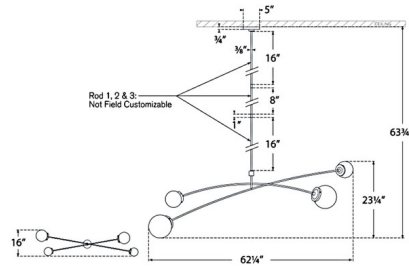

Shown in soft brass / white

Specifications

COLOR	White
BODY FINISH	Soft Brass
WATTAGE	22W
DIMMER	Standard 120V
DIMENSIONS	62.25"L x 16"W x 23.25"H
BULB NOT INCLUDED	4 x G16.5/Candelabra (E12)/5.5W/120V LED

Technical Information

PRODUCT DIMENSIONS Downrods: One 8" and Two 16" Included

CLICK TO VIEW PRODUCT

Notes: