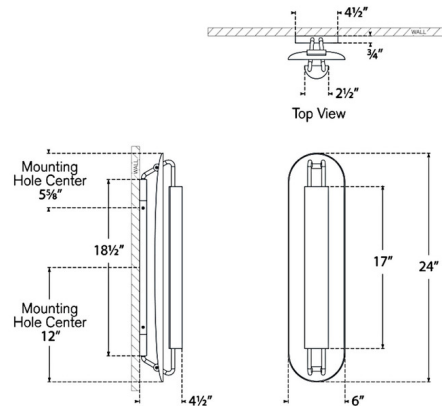

Lightology

lightology.com
866-954-4489
04-25-26

Project: _____

Company: _____

Location: _____ Fixture Type: _____

SPEC #: **VCG1272768**

Approved On: _____ Approved By: _____

Teline Wall Sconce

By Visual Comfort Signature

Description

The Teline Wall Sconce brings a clean industrial vibe to your interior space. The smooth metal frame holds the light source that bounces light off the backplate, casting warm shadows of light.

Specifications

COLOR	N/A
BODY FINISH	Matte White
WATTAGE	12W
DIMMER	Low Voltage Electronic
DIMENSIONS	6"W x 24"H x 4.5"D
INTEGRATED LED MODULE	1 x LED/12W/120V LED

Technical Information

LAMP COLOR	2700K
LUMENS/WATT	120.00
LUMINOUS FLUX	1440 lumens

Shown in matte white

CLICK TO VIEW PRODUCT

Notes: