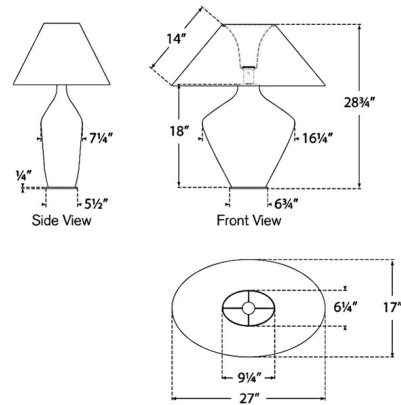

### Specifications

COLOR . . . . . Linen  
BODY FINISH . . . . . Porous White  
WATTAGE . . . . . 15W  
DIMMER . . . . . Included  
DIMENSIONS . . . . . 27"W x 28.75"H x 17"D  
BULB NOT INCLUDED . . . . . 1 x A19/Medium (E26)/15W/120V LED