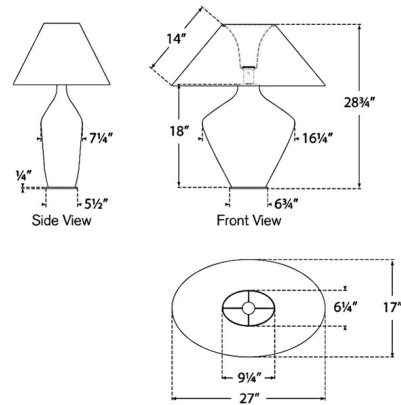

### Specifications

COLOR	..... Linen
BODY FINISH	..... Porous White
WATTAGE	..... 15W
DIMMER	..... Included
DIMENSIONS	..... 27"W x 28.75"H x 17"D
BULB NOT INCLUDED	..... 1 x A19/Medium (E26)/15W/120V LED