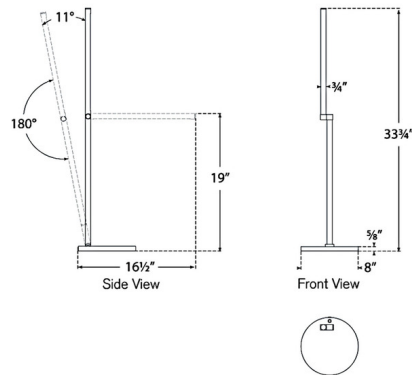

Shown in polished nickel

CLICK TO VIEW PRODUCT

Notes: