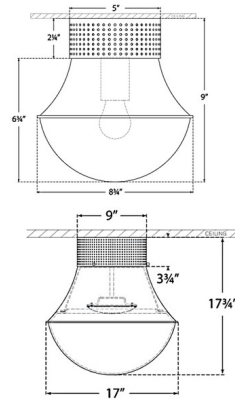

CLICK TO VIEW PRODUCT

Notes: