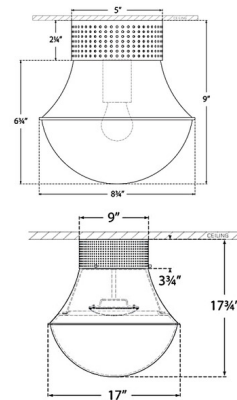

By Visual Comfort Signature

Description

The Precision Bulb Ceiling Flush Light brings a harmonious mix of light and form to your interior space. A warm glow of light shines through the glass diffuser and highlights the holes on the neck of the metal shade, creating interesting patterns of illumination and shadows in your space. Note: 8.75 inch size takes a retrofit LED bulb and the 17 inch size has an integrated LED module.

Shown in antique burnished brass / white

Specifications

COLOR	White
BODY FINISH	Antique Burnished Brass
WATTAGE	25W
DIMMER	Low Voltage Electronic
DIMENSIONS	17"W x 17.75"H
INTEGRATED LED MODULE	1 x LED/25W/120V LED