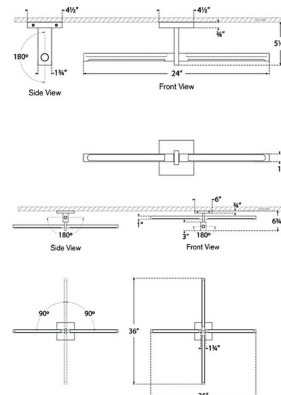

### Description

The Axis Linear Semi Flush Ceiling Light brings modern, pure geometric lines to your interior space. The smooth frame, with curved diffusers, adds both a modern flair and warm light to your room. The arms can adjust to direct light where you need it. Note: The 24 inch size is only available in Antique Burnished Brass.

### Specifications

COLOR	N/A
BODY FINISH	Antique Burnished Brass
WATTAGE	120W
DIMMER	Low Voltage Electronic
DIMENSIONS	36"W x 6.75"H
INTEGRATED LED MODULE	4 x LED/30W/120V LED