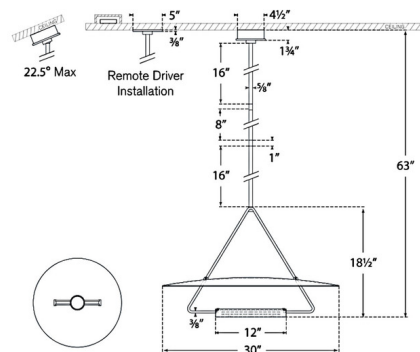

CLICK TO VIEW PRODUCT

Notes: