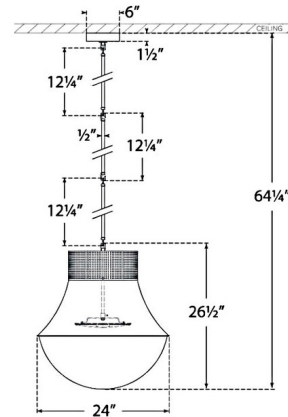

Shown in bronze / white

CLICK TO VIEW PRODUCT

Notes: