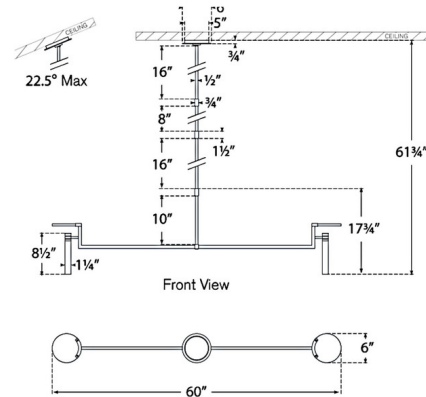

Shown in bronze / alabaster

CLICK TO VIEW PRODUCT

Notes: