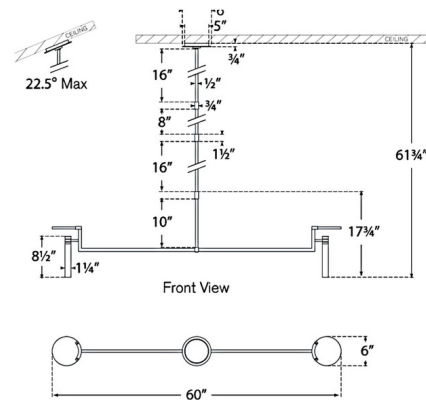

Shown in bronze / alabaster

CLICK TO VIEW PRODUCT

Notes: