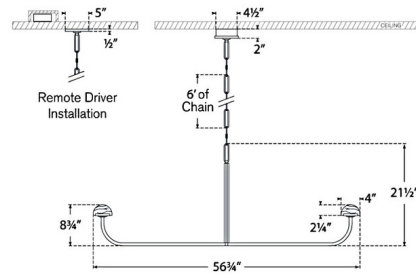

Specifications

COLOR	Alabaster
BODY FINISH	Antique Burnished Brass
WATTAGE	18W
DIMMER	Low Voltage Electronic
DIMENSIONS	56.75"L x 8.75"W x 21.5"H
INTEGRATED LED MODULE	2 x LED/9W/120V LED

Technical Information

PRODUCT DIMENSIONS	Adjustable Chain Length: 72"
LAMP COLOR	2700K
LUMENS/WATT	120.00
LUMINOUS FLUX	1080 lumens

Shown in antique burnished brass / alabaster

CLICK TO VIEW PRODUCT

Notes: