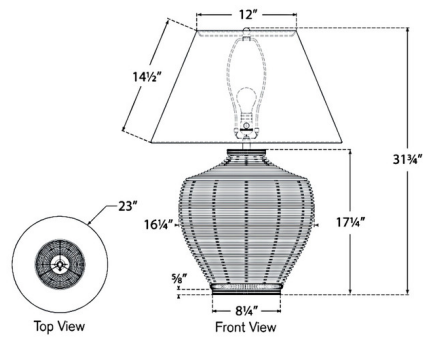

By Visual Comfort Signature

Description

The Evie Table Lamp brings a clean farmhouse vibe to your interior space. The wicker wrapped, organic body is topped with a clean linen shade that casts warm shadows across your room. Dimmer is located on the lamp socket.

Shown in white wicker / soft brass / linen

Specifications

COLOR Linen
BODY FINISH White Wicker / Soft Brass
WATTAGE 15W
DIMMER Included
DIMENSIONS 23"W x 31.75"H
BULB NOT INCLUDED 1 x A19/Medium (E26)/15W/120V LED

Technical Information

PRODUCT DIMENSIONS Cord: 120"

CLICK TO VIEW PRODUCT

Notes: