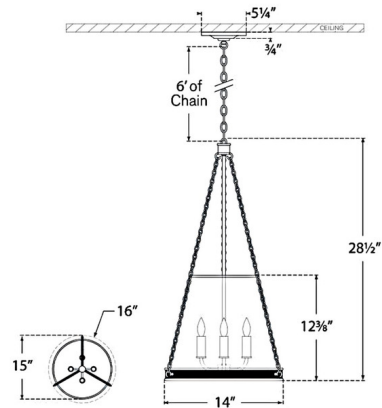

Shown in soft brass / clear

CLICK TO VIEW PRODUCT

Notes: