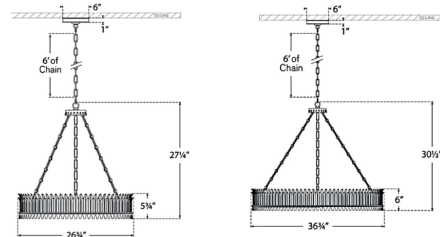

Shown in burnished silver leaf / frosted

Specifications

COLOR Frosted
BODY FINISH Burnished Silver Leaf
WATTAGE 39W
DIMMER Standard 120V
DIMENSIONS 26.75"W x 27.25"H
BULB NOT INCLUDED 6 x B10/Candelabra (E12)/6.5W/120V LED