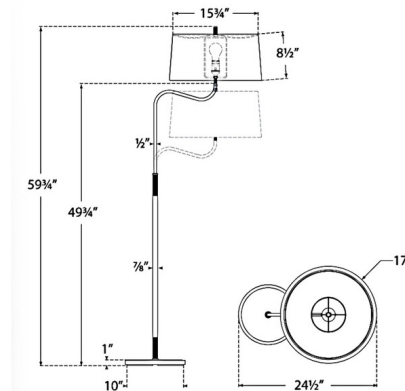

### Description

The Canto Adjustable Floor Lamp brings a clean simplicity to your interior space. The smooth, curved frame adjusts from 49.75 inches - 59.75 inches and holds a slightly tapered round shade that cast a warm glow of light across your room. Dimmer is located on the lamp socket.

### Specifications

COLOR . . . . . Linen  
BODY FINISH . . . . . Polished Nickel  
WATTAGE . . . . . 15W  
DIMMER . . . . . Included  
DIMENSIONS . . . . . 24.5"W x 59.75"H  
BULB NOT INCLUDED . . . . . 1 x A19/Medium (E26)/15W/120V LED

### Technical Information

PRODUCT DIMENSIONS . . . . . Cord: 120"

Shown in polished nickel / linen

CLICK TO VIEW PRODUCT

Notes: