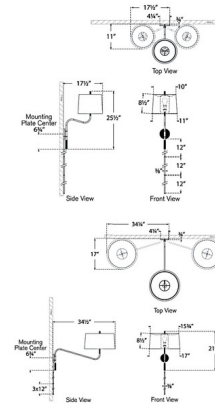

By Visual Comfort Signature

Description

The Canto Swing Arm Plug-in / Hardwired Wall Light brings a clean simplicity to your interior space. The smooth, curved frame holds a slightly tapered round shade that cast a warm glow of light across your room. Note: May be hardwired or used as a plug in with included cord and cord cover.

Shown in hand-rubbed antique brass / linen

Specifications

COLOR Linen
 BODY FINISH Hand-Rubbed Antique Brass
 WATTAGE 15W
 DIMMER Standard 120V
 DIMENSIONS 11"W x 25.5"H x 17.5"D
 BULB NOT INCLUDED 1 x A19/Medium (E26)/15W/120V LED

Technical Information

PRODUCT DIMENSIONS Cord: 96"

CLICK TO VIEW PRODUCT

Notes: