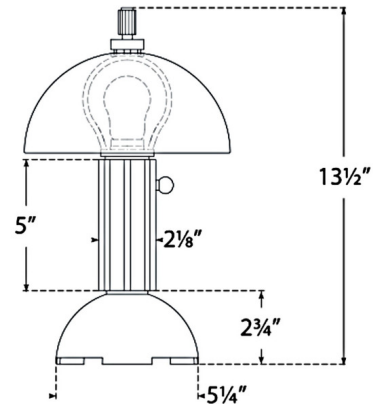

Specifications

COLOR N/A
BODY FINISH Bronze
WATTAGE 8W
DIMMER Included
DIMENSIONS 7.75"W x 13.5"H
BULB NOT INCLUDED 1 x A19/Medium (E26)/8W/120V LED

Technical Information

PRODUCT DIMENSIONS Cord: 120"

Shown in bronze