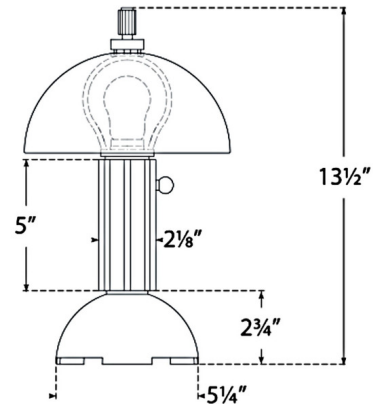

Shown in polished nickel

Specifications

COLOR	N/A
BODY FINISH	Polished Nickel
WATTAGE	8W
DIMMER	Included
DIMENSIONS	7.75"W x 13.5"H
BULB NOT INCLUDED	1 x A19/Medium (E26)/8W/120V LED

CLICK TO VIEW PRODUCT