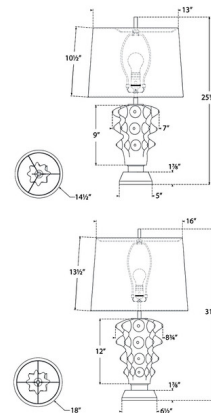

Shown in alabaster / bronze / linen

Specifications

COLOR Linen
BODY FINISH Alabaster / Bronze
WATTAGE 15W
DIMMER Included
DIMENSIONS 14.5"W x 25.25"H
BULB NOT INCLUDED 1 x A19/Medium (E26)/15W/120V LED

Technical Information

PRODUCT DIMENSIONS Cord: 120"

CLICK TO VIEW PRODUCT

Notes: