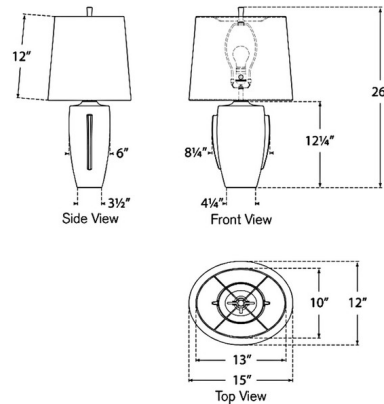

Shown in alabaster / linen

Specifications

COLOR Linen
 BODY FINISH Alabaster
 WATTAGE 15W
 DIMMER Included
 DIMENSIONS 15"W x 26"H
 BULB NOT INCLUDED 1 x A19/Medium (E26)/15W/120V LED

Technical Information

PRODUCT DIMENSIONS Cord: 120"

CLICK TO VIEW PRODUCT

Notes: