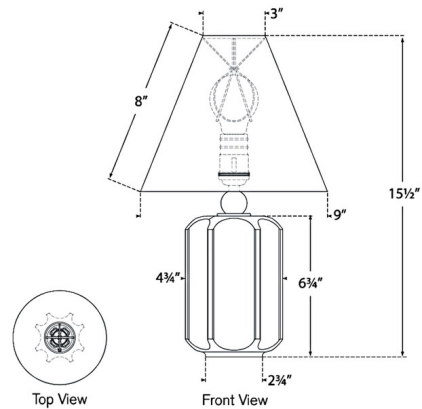

By Visual Comfort Signature

Description

The Iota Table Lamp brings a clean elegance to your interior space. The decorative alabaster body is topped with a wide linen shade that casts a warm glow of light across your room. Dimmer is located on the lamp socket. Note: Alabaster is a natural stone and variations in color and texture make each piece unique.

Shown in alabaster / linen

Specifications

COLOR Linen
BODY FINISH Alabaster
WATTAGE 15W
DIMMER Included
DIMENSIONS 9"W x 15.5"H
BULB NOT INCLUDED 1 x A19/Medium (E26)/15W/120V LED

Technical Information

PRODUCT DIMENSIONS Cord: 120"