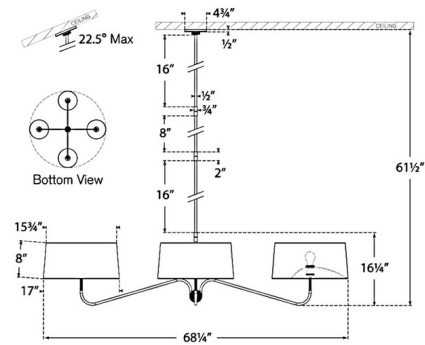

Description

The Canto Chandelier brings a clean simplicity to your interior space. The smooth, curved arms hold slightly tapered round shades that cast a warm glow of light across your room. Sloped ceiling to 22.5 degrees max. Note: Custom Overall Heights are available. For quotes, please contact our sales team.

Shown in hand-rubbed antique brass / linen

Specifications

COLOR Linen
BODY FINISH Hand-Rubbed Antique Brass
WATTAGE 60W
DIMMER Standard 120V
DIMENSIONS 68.25"W x 16.25"H
BULB NOT INCLUDED 4 x A19/Medium (E26)/15W/120V LED

Technical Information

PRODUCT DIMENSIONS Downrods: One 8" and Two 16" Included

CLICK TO VIEW PRODUCT

Notes: