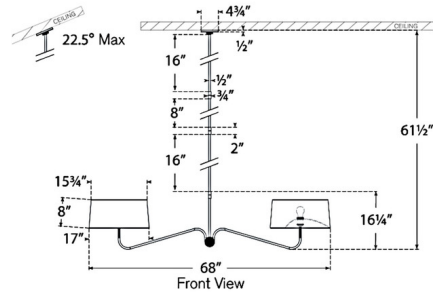

### Description

The Canto Linear Chandelier brings a clean simplicity to your interior space. The smooth, curved arms hold slightly tapered round shades that cast a warm glow of light across your room. Sloped ceiling to 22.5 degrees max. Note: Custom Overall Heights are available. For quotes, please contact our sales team.

### Specifications

COLOR . . . . . Linen  
 BODY FINISH . . . . . Bronze / Hand-Rubbed Antique Brass  
 WATTAGE . . . . . 30W  
 DIMMER . . . . . Standard 120V  
 DIMENSIONS . . . . . 61.5"L x 17"W x 16.25"H  
 BULB NOT INCLUDED . . . . . 2 x A19/Medium (E26)/15W/120V LED

### Technical Information

PRODUCT DIMENSIONS . . . . . Downrods: One 8" and Two 16" Included

Shown in bronze / hand-rubbed antique brass / linen

CLICK TO VIEW PRODUCT

Notes: