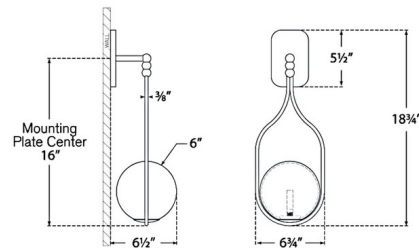

CLICK TO VIEW PRODUCT

Notes: