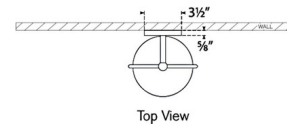

CLICK TO VIEW PRODUCT

Notes: