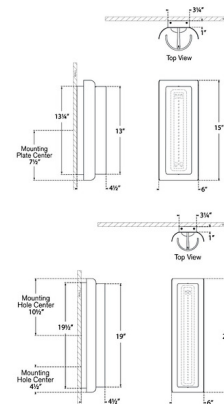

CLICK TO VIEW PRODUCT

Notes: