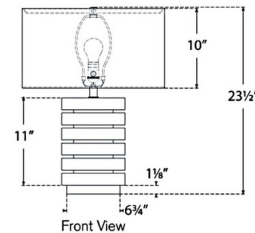

Shown in alabaster / linen

Specifications

COLOR Linen
BODY FINISH Alabaster
WATTAGE 15W
DIMMER Included
DIMENSIONS 18"W x 23.5"H
BULB NOT INCLUDED 1 x A19/Medium (E26)/15W/120V LED

Technical Information

PRODUCT DIMENSIONS Cord: 120"