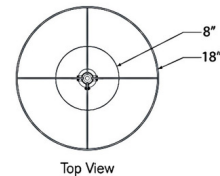

By Visual Comfort Signature

Description

The Diski Table Lamp brings a bold, decorative beauty to your interior space. The brass column is complemented with rings of Alabaster and topped with a drum shaped linen shade that casts a warm glow of light across your room. Dimmer switch is located on the lamp socket. Note: Alabaster is a natural stone and variations in color and texture make each piece unique.

Shown in alabaster / linen

Specifications

COLOR Linen
BODY FINISH Alabaster
WATTAGE 15W
DIMMER Included
DIMENSIONS 18"W x 23.5"H
BULB NOT INCLUDED 1 x A19/Medium (E26)/15W/120V LED

Technical Information

PRODUCT DIMENSIONS Cord: 120"