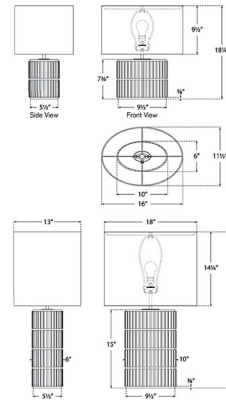

### Specifications

COLOR	..... Linen
BODY FINISH	..... Alabaster
WATTAGE	..... 15W
DIMMER	..... Included
DIMENSIONS	..... 16"W x 18.25"H x 11.5"D
BULB NOT INCLUDED	..... 1 x A19/Medium (E26)/15W/120V LED