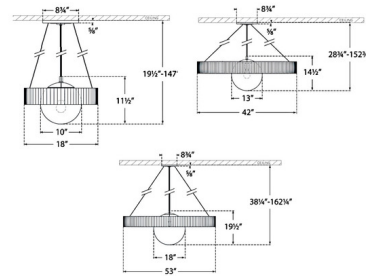

Shown in bronze / natural oak / white

Specifications

COLOR	White
BODY FINISH	Bronze / Natural Oak
WATTAGE	15W
DIMMER	Standard 120V
DIMENSIONS	18.5"W x 11.5"H
BULB NOT INCLUDED	1 x A19/Medium (E26)/15W/120V LED