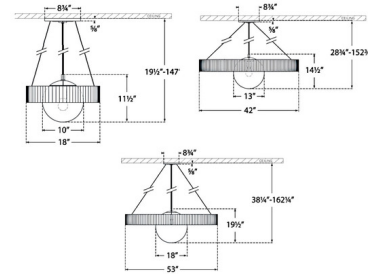

Shown in bronze / matte white / white

Specifications

COLOR White
BODY FINISH Bronze / Matte White
WATTAGE 15W
DIMMER Standard 120V
DIMENSIONS 18.5"W x 11.5"H
BULB NOT INCLUDED 1 x A19/Medium (E26)/15W/120V LED

Technical Information

PRODUCT DIMENSIONS Min/Max Adjustable Overall Height: 19.5" - 147"

CLICK TO VIEW PRODUCT

Notes: