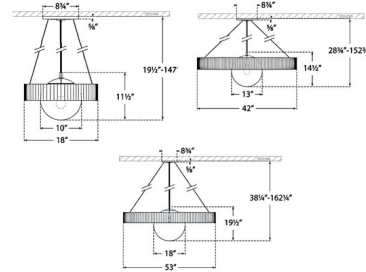

Shown in hand-rubbed antique brass / natural oak / white

Specifications

COLOR White
BODY FINISH Hand-Rubbed Antique Brass / Natural Oak
WATTAGE 15W
DIMMER Standard 120V
DIMENSIONS 42"W x 14.5"H
BULB NOT INCLUDED 1 x A19/Medium (E26)/15W/120V LED

Technical Information

PRODUCT DIMENSIONS Min/Max Adjustable Overall Height: 28.75" - 152.75"

CLICK TO VIEW PRODUCT

Notes: