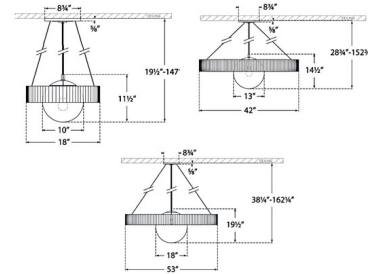

### Specifications

COLOR . . . . . White  
BODY FINISH . . . . . Hand-Rubbed Antique Brass / Matte White  
WATTAGE . . . . . 15W  
DIMMER . . . . . Standard 120V  
DIMENSIONS . . . . . 42"W x 14.5"H  
BULB NOT INCLUDED . . . . . 1 x A19/Medium (E26)/15W/120V LED

### Technical Information

PRODUCT DIMENSIONS . . . . Min/Max Adjustable Overall Height: 28.75" - 152.75"

CLICK TO VIEW PRODUCT

Notes: