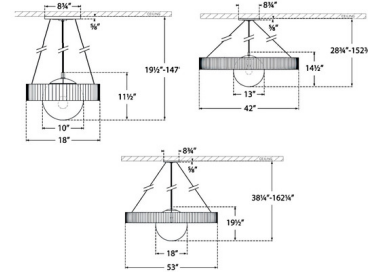

Shown in bronze / matte white / white

Specifications

COLOR	White
BODY FINISH	Bronze / Matte White
WATTAGE	15W
DIMMER	Standard 120V
DIMENSIONS	53"W x 19.5"H
BULB NOT INCLUDED	1 x A19/Medium (E26)/15W/120V LED

Technical Information

PRODUCT DIMENSIONS Min/Max Adjustable Overall Height: 38.25" - 162.25"

CLICK TO VIEW PRODUCT

Notes: