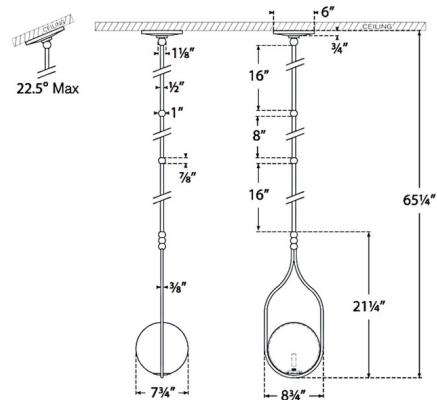

Specifications

COLOR White Glass
 BODY FINISH Bronze / Hand-Rubbed Antique Brass
 WATTAGE 6W
 DIMMER Low Voltage Electronic
 DIMENSIONS 8.75"W x 21.25"H
 INTEGRATED LED MODULE 1 x LED/6W/120V LED

Technical Information

PRODUCT DIMENSIONS Downrods: One 8" and Two 16" Included
 LAMP COLOR 2700K
 LUMENS/WATT 120.00
 LUMINOUS FLUX 720 lumens

Shown in bronze / hand-rubbed antique brass / white glass

CLICK TO VIEW PRODUCT

Notes: