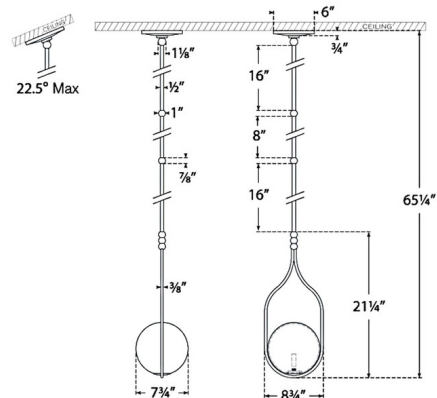

Specifications

COLOR White Glass
BODY FINISH Bronze / Hand-Rubbed Antique Brass
WATTAGE 6W
DIMMER Low Voltage Electronic
DIMENSIONS 8.75"W x 21.25"H
INTEGRATED LED MODULE 1 x LED/6W/120V LED

Technical Information

PRODUCT DIMENSIONS Downrods: One 8" and Two 16" Included
LAMP COLOR 2700K
LUMENS/WATT 120.00
LUMINOUS FLUX 720 lumens

Shown in bronze / hand-rubbed antique brass / white glass

CLICK TO VIEW PRODUCT

Notes: