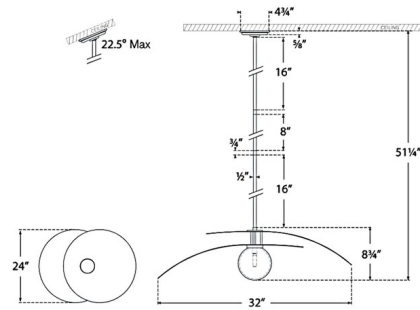

Description

The Mahalo Tiered Pendant brings a clean, contemporary look to your interior space. The dual curved panels hover above the smooth glass globe that casts a warm glow of light across your room. Sloped ceiling to 22.5 degrees maximum. Note: Custom Overall Heights are available. For quotes, please contact our sales team.

Specifications

COLOR White Glass
 BODY FINISH Bronze / Natural Oak
 WATTAGE 6W
 DIMMER Low Voltage Electronic
 DIMENSIONS 32"W x 9"H x 24"D
 INTEGRATED LED MODULE 1 x LED/6W/120V LED

Technical Information

PRODUCT DIMENSIONS Downrods: One 8" and Two 16" Included
 LAMP COLOR 2700K
 LUMENS/WATT 120.00
 LUMINOUS FLUX 720 lumens

Shown in bronze / natural oak / white glass

CLICK TO VIEW PRODUCT

Notes: