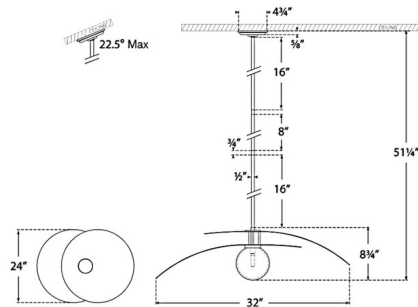

### Specifications

COLOR . . . . . White Glass  
BODY FINISH . . . . . Bronze / Natural Oak  
WATTAGE . . . . . 6W  
DIMMER . . . . . Low Voltage Electronic  
DIMENSIONS . . . . . 32"W x 9"H x 24"D  
INTEGRATED LED MODULE . . . . . 1 x LED/6W/120V LED

### Technical Information

PRODUCT DIMENSIONS . . . . . Downrods: One 8" and Two 16" Included  
LAMP COLOR . . . . . 2700K  
LUMENS/WATT . . . . . 120.00  
LUMINOUS FLUX . . . . . 720 lumens

Shown in bronze / natural oak / white glass