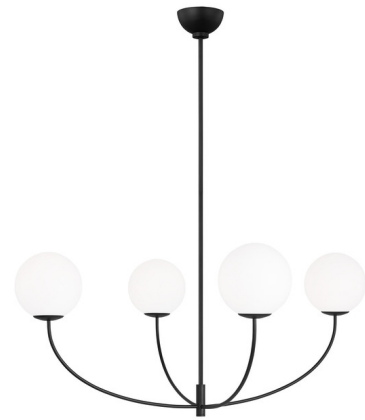

## Galassia Chandelier By Visual Comfort Studio

### Description

The Galassia Chandelier brings a clean simplicity to your interior space. The smooth frame features perfectly balanced Glass globes creating a sleek silhouette and casting warm shadows across your room.

Shown in midnight black / milk white

### Specifications

COLOR . . . . . Milk White  
BODY FINISH . . . . . Midnight Black  
WATTAGE . . . . . 240W  
DIMMER . . . . . Standard 120V  
DIMENSIONS . . . . . 40"W x 20"H  
BULB NOT INCLUDED . . . . . 4 x B10/Candelabra (E12)/60W/120V Incandescent  
OTHER BULB OPTIONS . . . . . 4 x B10/Candelabra (E12)/120V LED  
COUNTRY OF ORIGIN . . . . . China