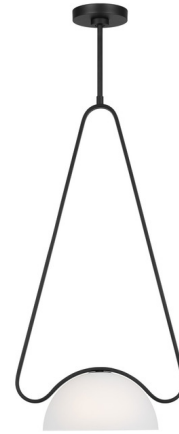

# Lightology

lightology.com  
866-954-4489  
04-25-26

Project: \_\_\_\_\_

Company: \_\_\_\_\_

Location: \_\_\_\_\_ Fixture Type: \_\_\_\_\_

SPEC #: **VCS1273085**

Approved On: \_\_\_\_\_ Approved By: \_\_\_\_\_

## Nido Pendant By Visual Comfort Studio

### Description

The Nido Pendant brings a minimalist elegance to your interior space. The curved frame holds a glass bowl with an inner diffuser that casts a warm glow of light across your room.

Shown in midnight black / etched white

### Specifications

COLOR . . . . . Etched White  
BODY FINISH . . . . . Midnight Black  
WATTAGE . . . . . 4.5W  
DIMMER . . . . . Standard 120V  
DIMENSIONS . . . . . 8"W x 23.75"H  
BULB NOT INCLUDED . . . . . 1 x JCD/G9/4.5W/120V LED  
COUNTRY OF ORIGIN . . . . . China