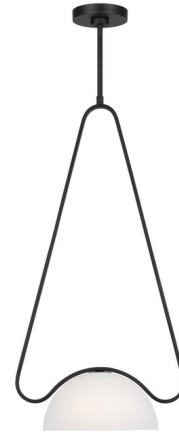

Lightology

lightology.com
866-954-4489
07-06-25

Project: _____

Company: _____

Location: _____ Fixture Type: _____

SPEC #: **VCS1273085**

Approved On: _____ Approved By: _____

Nido Pendant By Visual Comfort Studio

Description

The Nido Pendant brings a minimalist elegance to your interior space. The curved frame holds a glass bowl with an inner diffuser that casts a warm glow of light across your room.

Shown in midnight black / etched white

Specifications

COLOR Etched White
BODY FINISH Midnight Black
WATTAGE 4.5W
DIMMER Standard 120V
DIMENSIONS 8"W x 23.75"H
BULB NOT INCLUDED 1 x JCD/G9/4.5W/120V LED
COUNTRY OF ORIGIN China

Technical Information

PRODUCT DIMENSIONS Max Adjustable Overall Height: 79.25"

CLICK TO VIEW PRODUCT

Notes: