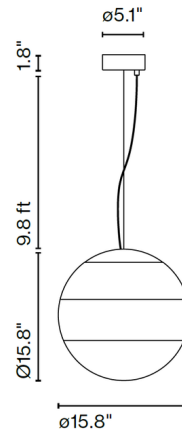

CLICK TO VIEW PRODUCT

Notes: