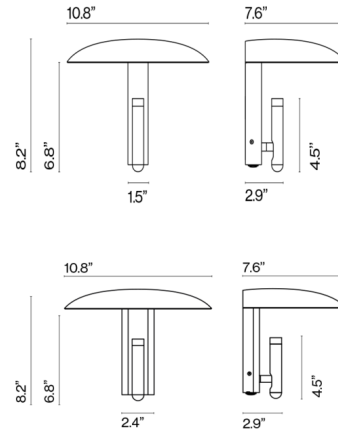

CLICK TO VIEW PRODUCT

Notes: