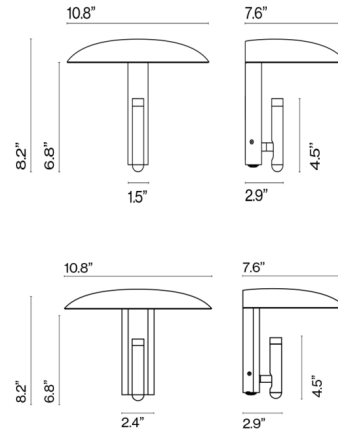

CLICK TO VIEW PRODUCT

Notes: