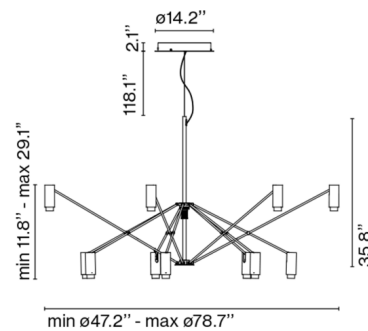

CLICK TO VIEW PRODUCT

Notes: