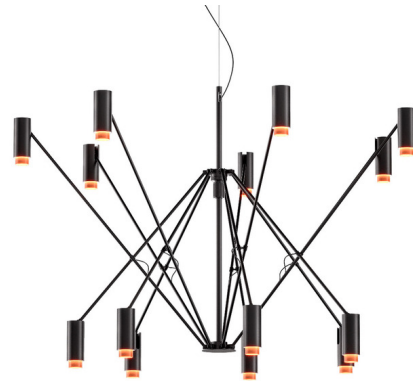

By Marset

Description

The W Chandelier is a versatile modern fixture designed to adjust to the different lighting requirements of large space. The W's frame features an array of angled arms reaching out from a central rods. The arms can be raised or lowered to expand the diameter of the chandelier and either focus or widen its light. Each arm is capped with a cylindrical head housing an integrated LED and polycarbonate diffuser.

Specifications

COLOR Terracota
BODY FINISH Black
WATTAGE 102.2W
DIMMER 0-10V
DIMENSIONS 78.75"W x 36.8"H
INTEGRATED LED MODULE 14 x LED/7.3W/120V LED
COUNTRY OF ORIGIN Spain

Technical Information

COLOR RENDERING 90 CRI
LAMP COLOR 2700K
LUMENS/WATT 877.40
LUMINOUS FLUX 6405 lumens

Shown in black / terracota

CLICK TO VIEW PRODUCT

Notes: