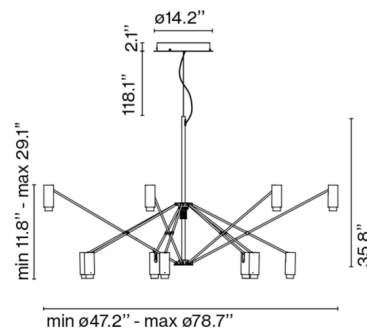

CLICK TO VIEW PRODUCT

Notes: