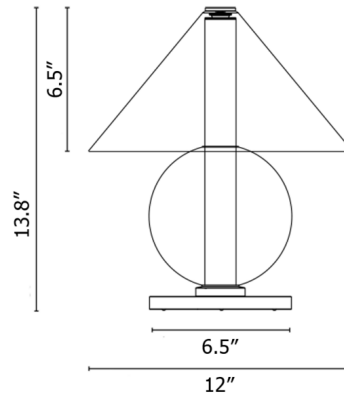

CLICK TO VIEW PRODUCT

Notes: