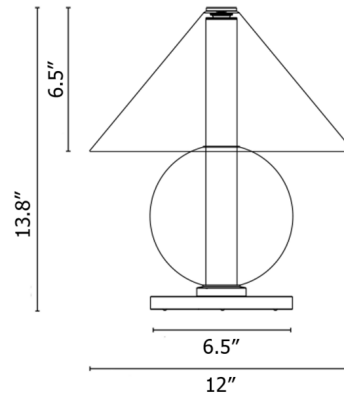

CLICK TO VIEW PRODUCT

Notes: