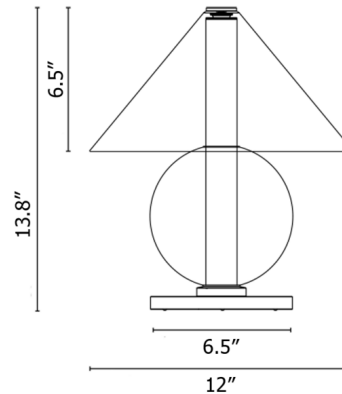

CLICK TO VIEW PRODUCT

Notes: